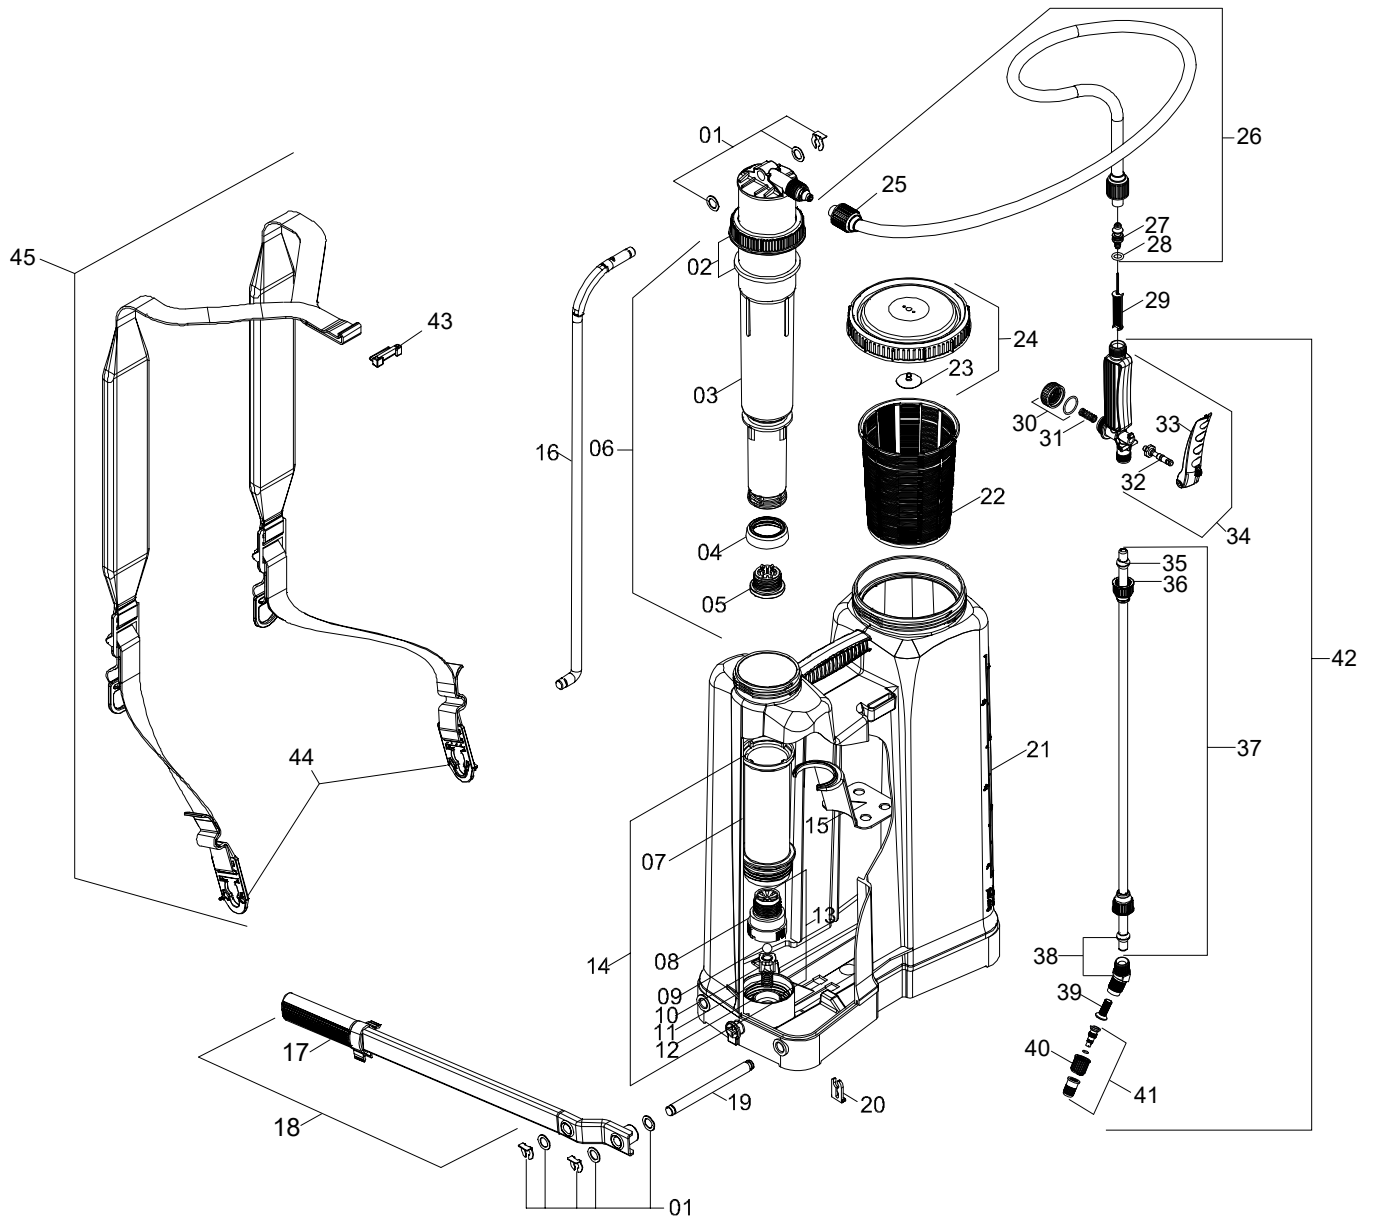

PARTS CATALOG

JACTO HD-400

JACTO HD-400

Nº	CODE	DESCRIPTION	IMAGE	QTY.	UTILIZATION	HS CODE	BARCODE
1	1198800	WASHERS AND LOCKED RINGS SET		1	PJ, PJH, XP, HD	7318.22.00	17896660843022
2	907121	GASKET HOLDER AND GASKET HD		1	HD	3926.90.90	7899144843856
3	951053	CHAMBER BODY AND PISTON CUP		1	HD	8424.90.90	7899144874928
4	214585	PISTON CUP Ø45 X 12 (Santoprene)		1	HD	4016.93.00	7896821553077
5	1173630	FASTENER WITH SPHERE		1	HD	8424.90.90	7899144894414
6	314724	CHAMBER ASSEMBLY		1	HD	8424.90.90	7899144871408
7	635599	CYLINDER BODY HD		1	HD	8424.90.90	7896821558348
8	635607	PISTON CUP FASTENER		1	HD	8424.90.90	7896821556894
9	715474	BALL 11,11 MM/		1	CD-400, PJH, HD	3926.90.90	7896660843025
10	570945	BALL SEAT		1	HD	8424.90.90	7896821555262
11	336412	CYLINDER VALVE SPRING		1	HD	7320.20.10	7899144805311
12	635615	VALVE BASE		1	HD	8424.90.90	7896821559994
13	838011	CYLINDER VALVE ASSEMBLY		1	HD	8481.30.00	7899144858089
14	654939	CYLINDER ASSEMBLY WITH VALVE		1	HD	8424.90.90	7896821554043
15	214619	HD AGITATOR		1	HD	8424.90.90	7896821546802
16	1197400	ROD WITH LOCK		1	PJ, PJH, XP, HD	8424.90.90	7896660836980
17	495812	HANDGRIP WITH LOCK		1	PJ, PJH, XP, HD	8424.90.90	7896821573990